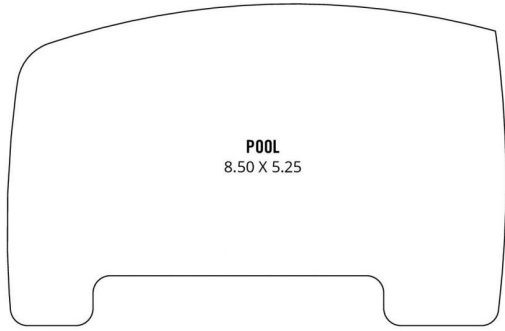

Extensive covered verandas provide plenty of shaded area

Land Size : 770 sqm

View : <https://www.sinova.com.au/lease/sa/western-beachside-suburbs/west-beach/residential/house/7441289>

David Deng
08 7080 5884

Hannah Wong
08 7080 5884

Scale in metres. This drawing is for illustration purposes only. All measurements are approximate and details intended to be relied upon should be independently verified.

Produced by The Fotobase Group