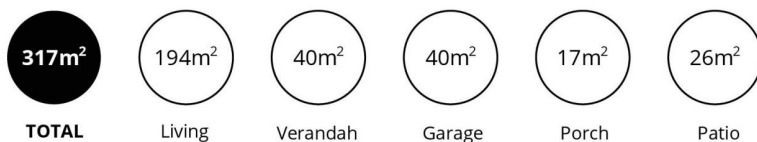

Extensive covered verandas provide plenty of shaded area

Land Size : 770 sqm

View : <https://www.sinova.com.au/lease/sa/western-beachside-suburbs/west-beach/residential/house/7441289>

David Deng
08 7080 5884

Hannah Wong
08 7080 5884

Scale in metres. This drawing is for illustration purposes only. All measurements are approximate and details intended to be relied upon should be independently verified.

Produced by The Fotobase Group